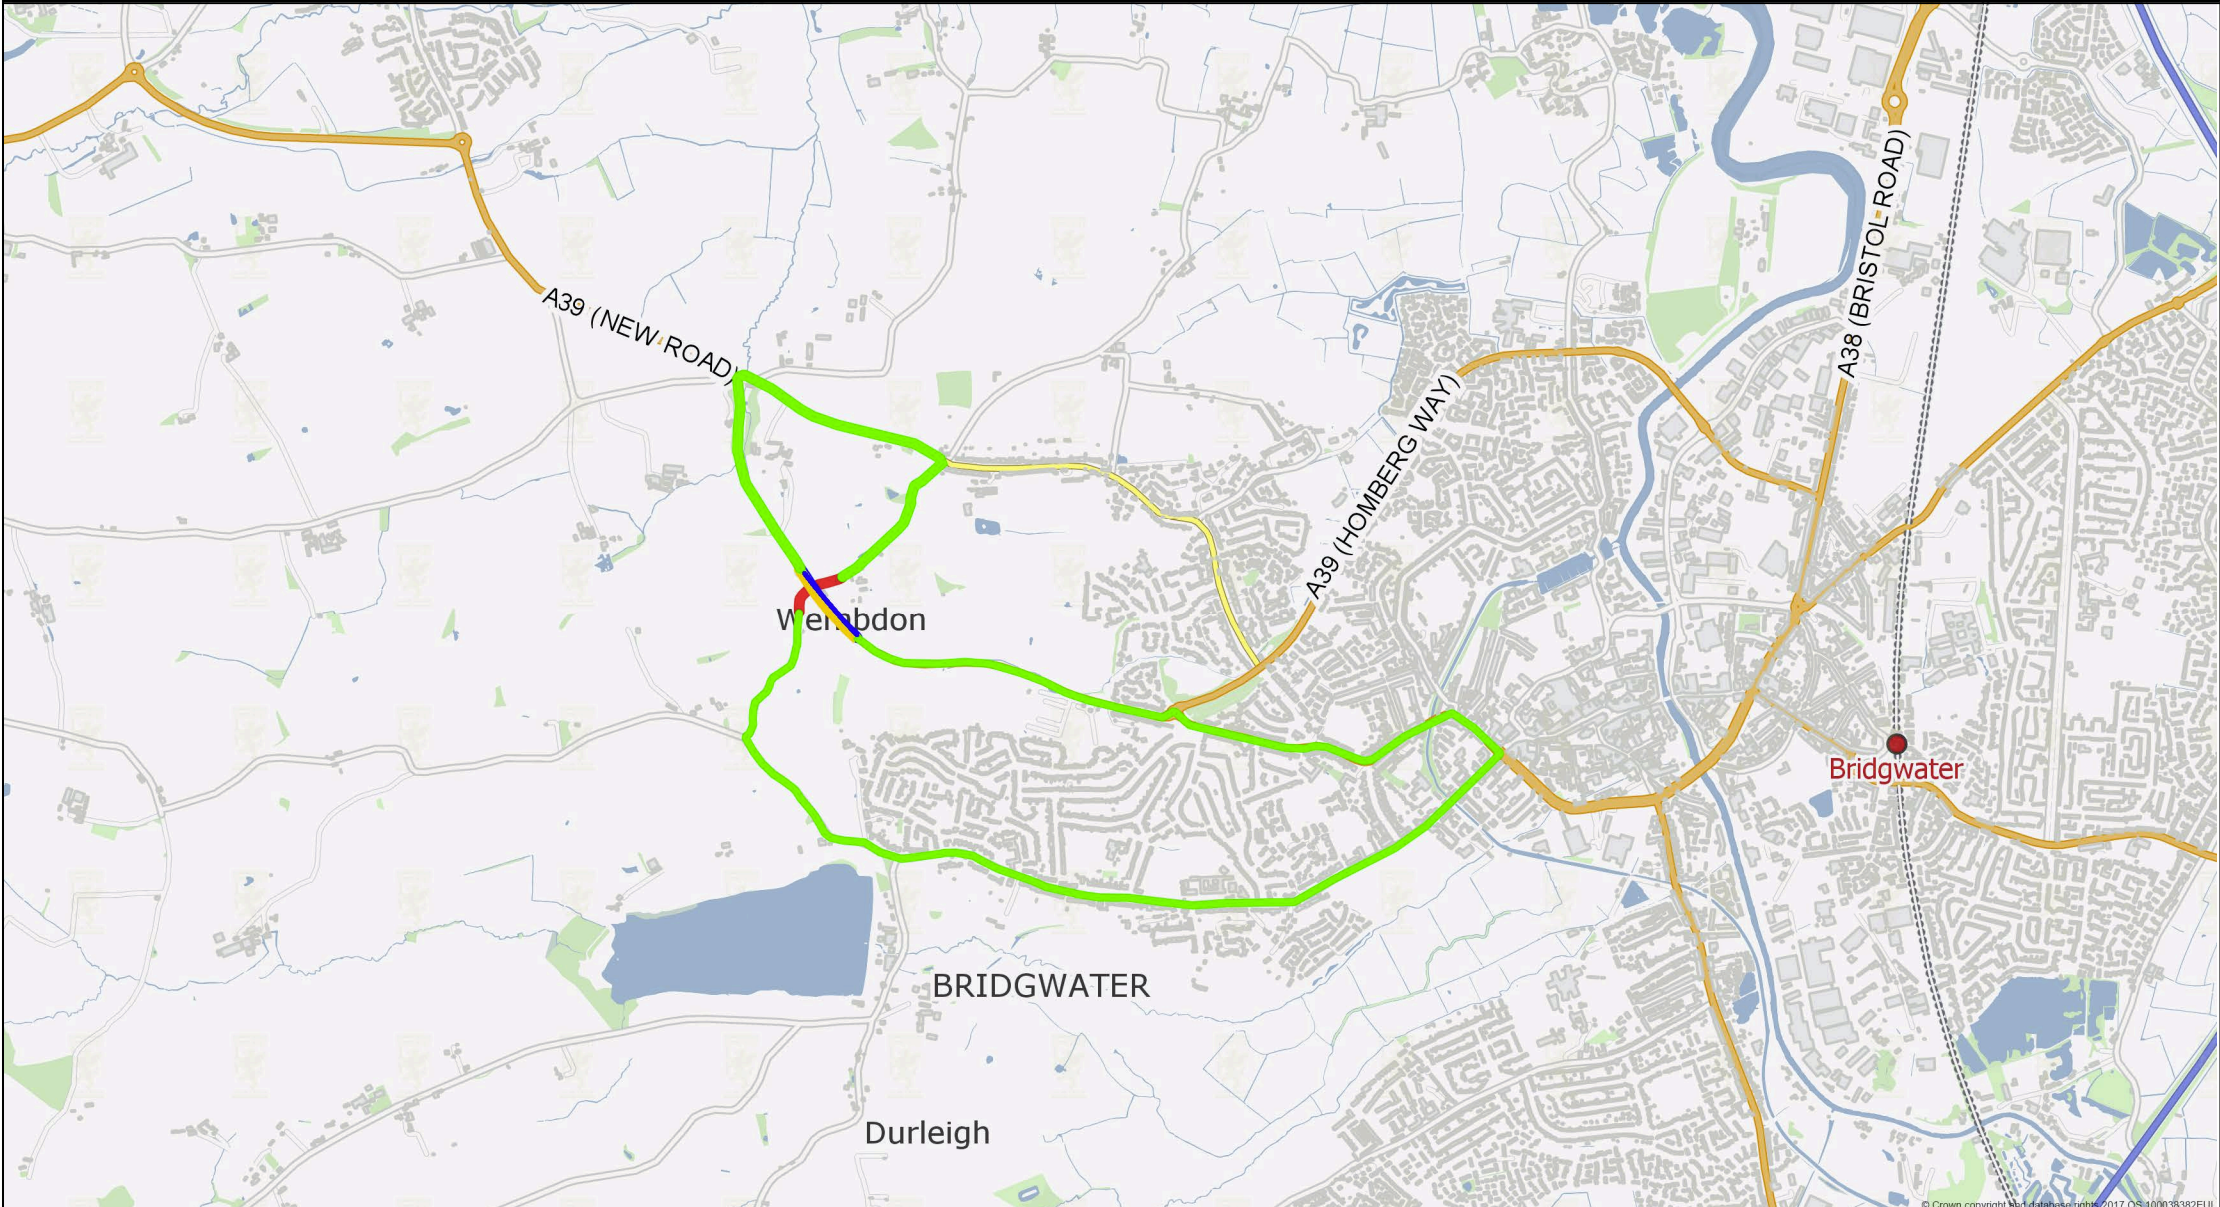

TTRO - Temporary Traffic Restrictions A39 Quantock Road and Skimmerton Lane Wembdon **Green Lines = Diversion Routes**
Red Lines = Road Closures - Yellow Lines = 30mph Speed Restriction, Blue Lines = 10mph Speed Restrictions (19:00 - 07:00)